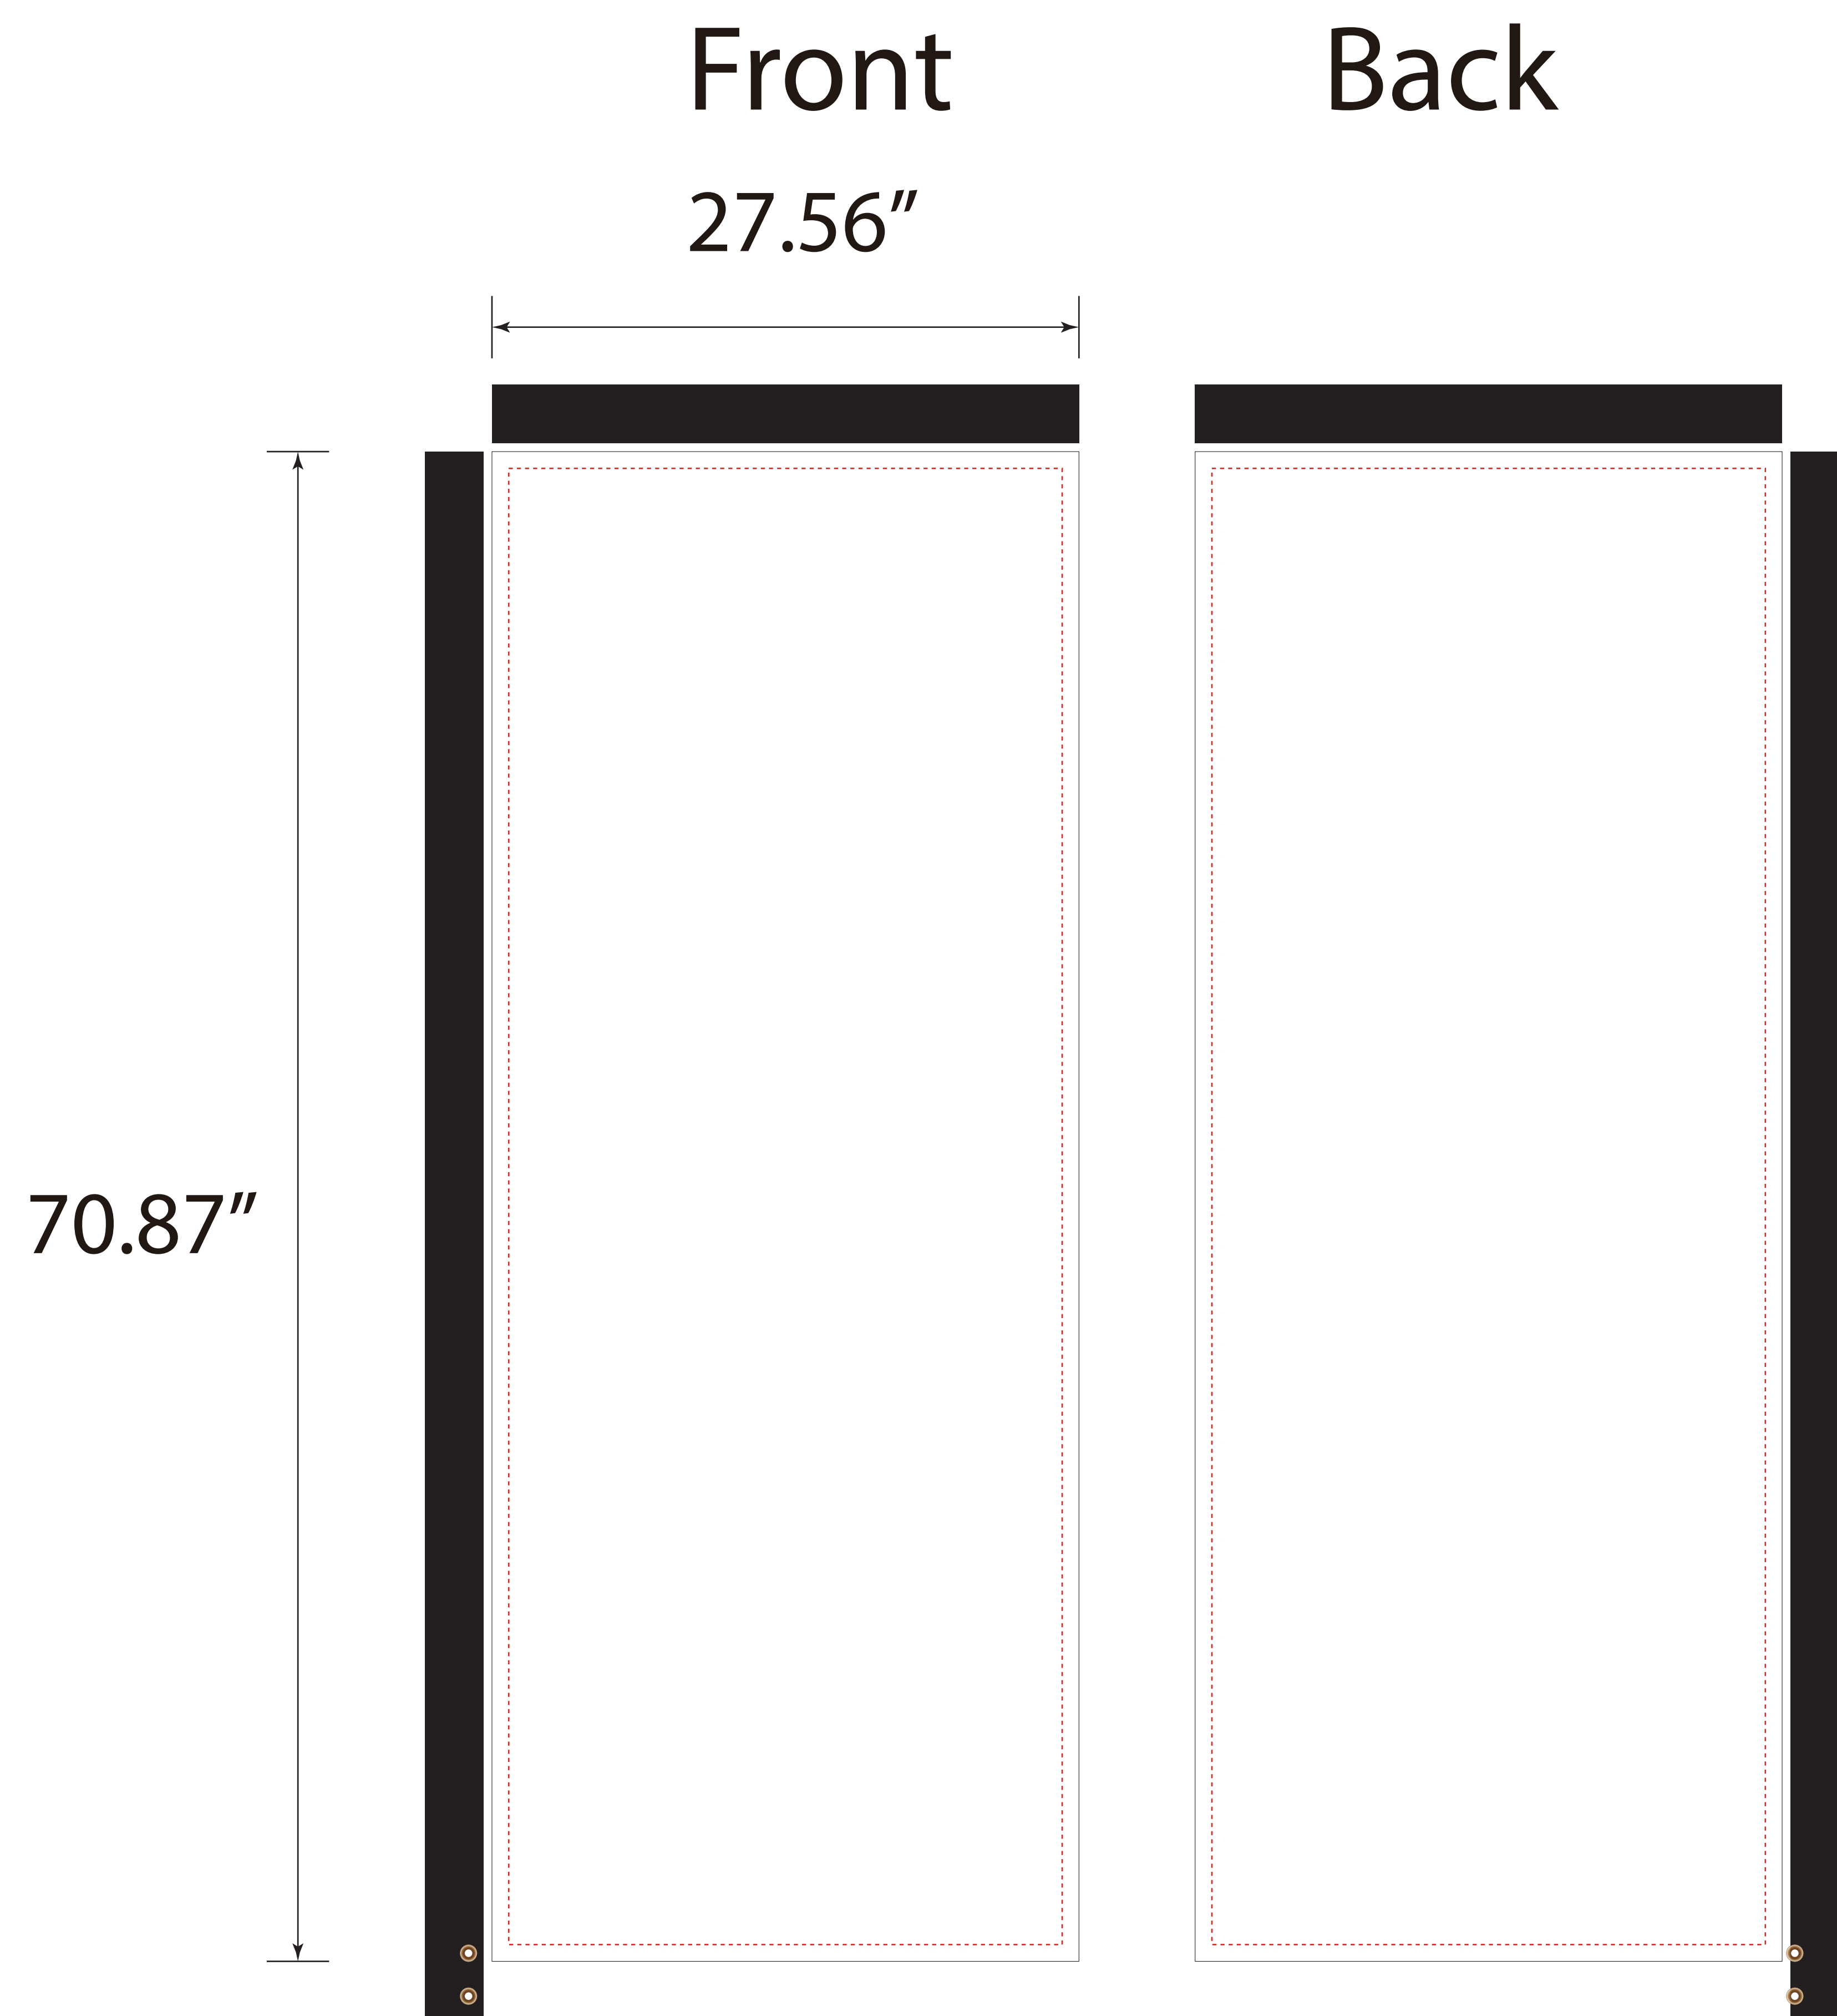

Standard Hardware-Rectangle-10ft-Single-27.56x70.87"

- Tips:
1. Please put your main artwork inside the gray area
 2. Please delete the layer before saving

- Tips:
1. Please put your main artwork inside the gray area
 2. Please delete the layer before saving

- Tips:
1. Please put your main artwork inside the gray area
 2. Please delete the layer before saving

- Tips:
1. Please put your main artwork inside the gray area
 2. Please delete the layer before saving