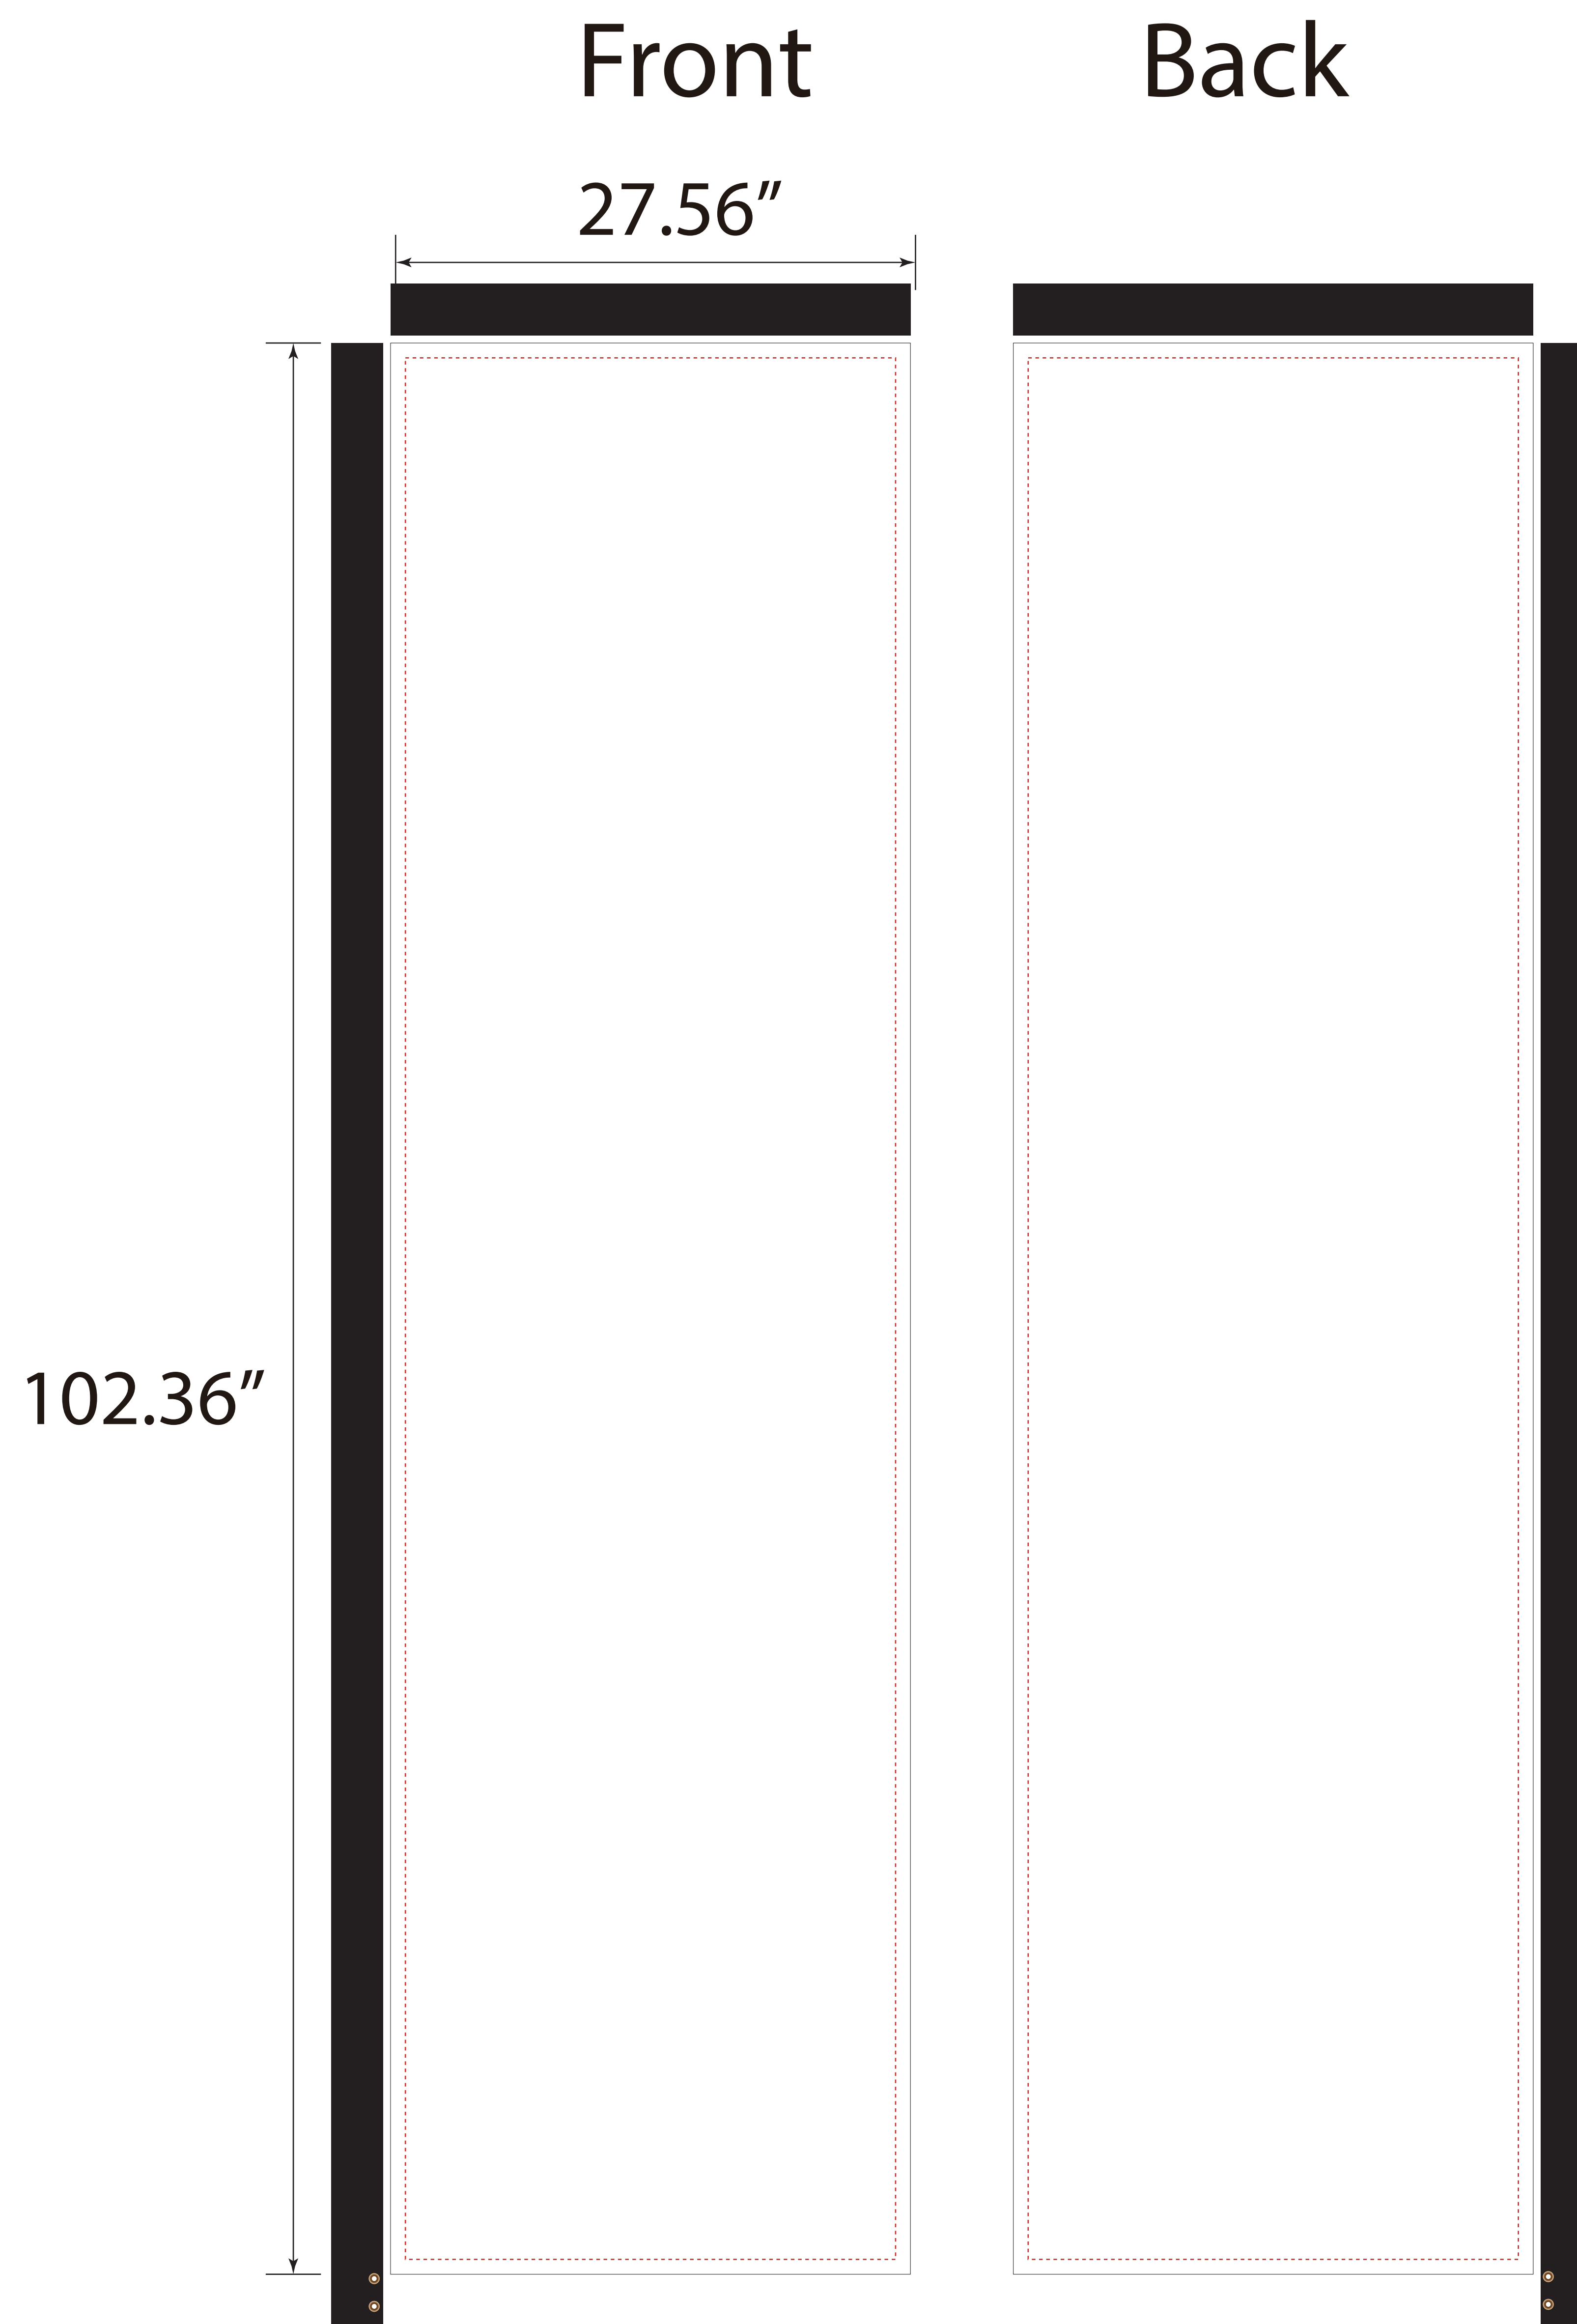

Standard Hardware-Rectangle-10ft-Single-27.56x70.87"

- Tips:
1. Please put your main artwork inside the gray area
 2. Please delete the layer before saving

- Tips:
1. Please put your main artwork inside the gray area
 2. Please delete the layer before saving

- Tips:
1. Please put your main artwork inside the gray area
 2. Please delete the layer before saving

- Tips:
1. Please put your main artwork inside the gray area
 2. Please delete the layer before saving