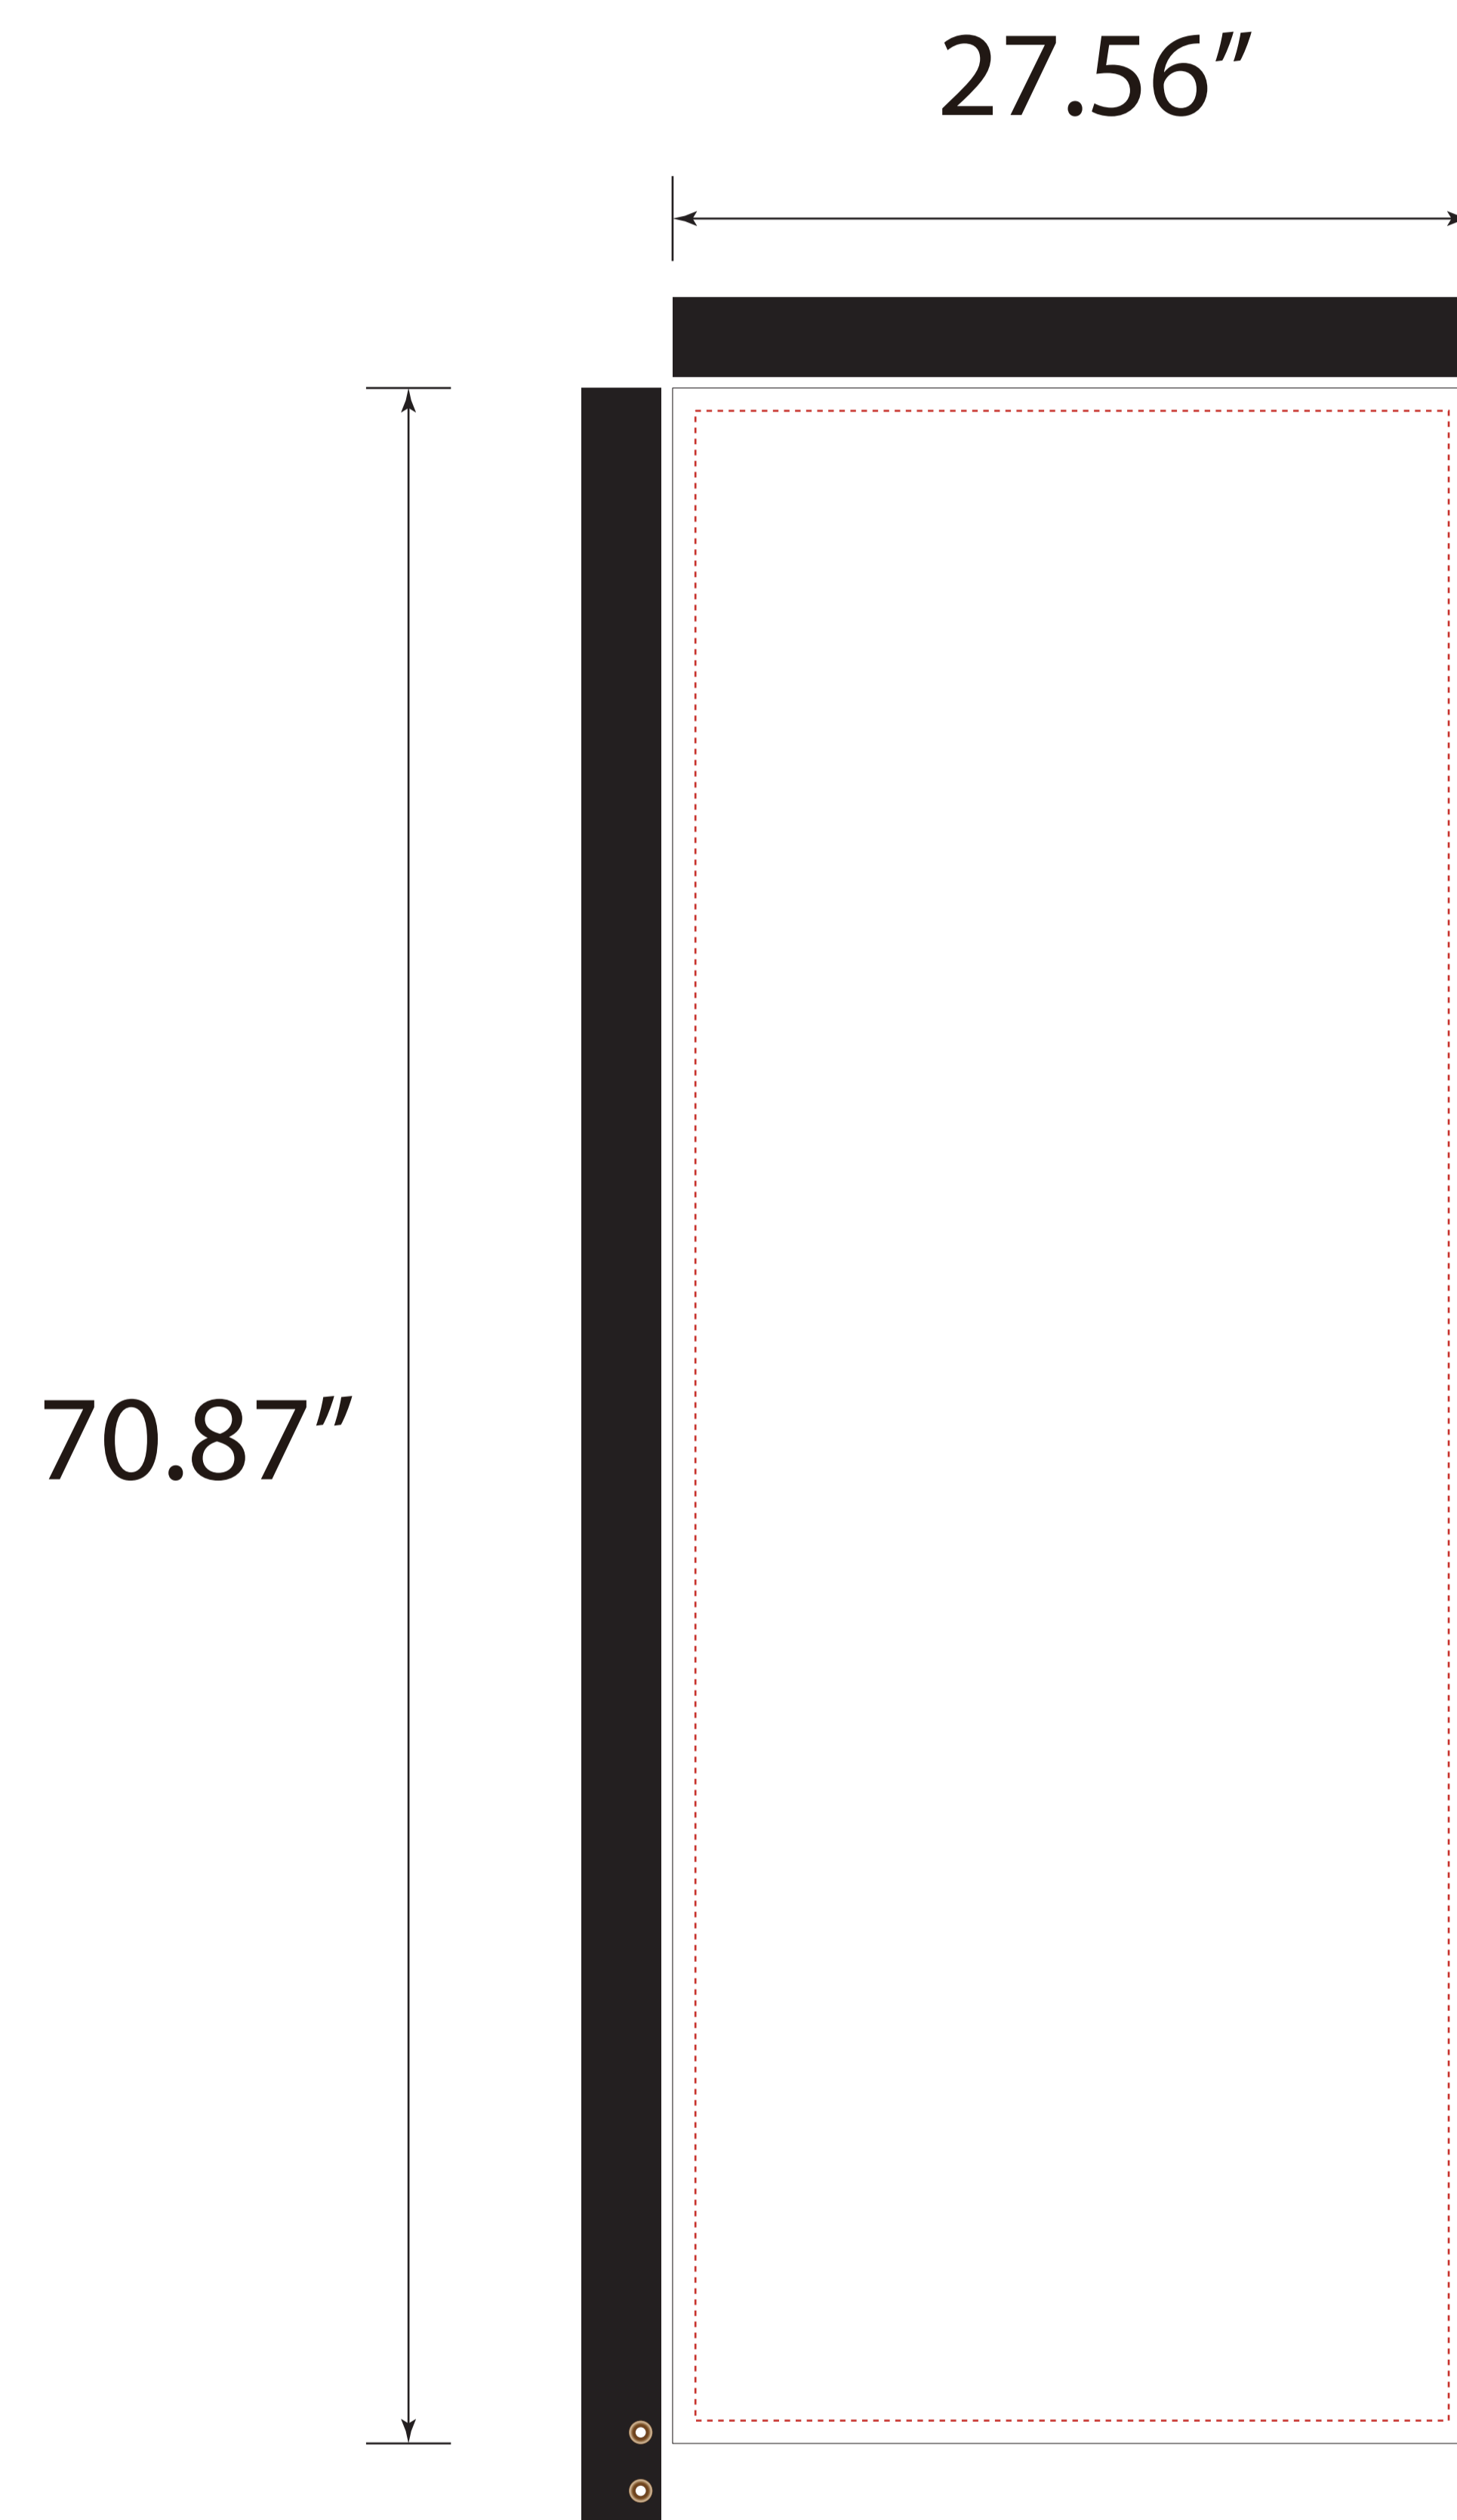

Standard Hardware-Rectangle-10ft-Single-27.56x70.87"

- Tips:
1. Please put your main artwork inside the gray area
 2. Please delete the layer before saving

- Tips:
1. Please put your main artwork inside the gray area
 2. Please delete the layer before saving

- Tips:
1. Please put your main artwork inside the gray area
 2. Please delete the layer before saving

- Tips:
1. Please put your main artwork inside the gray area
 2. Please delete the layer before saving