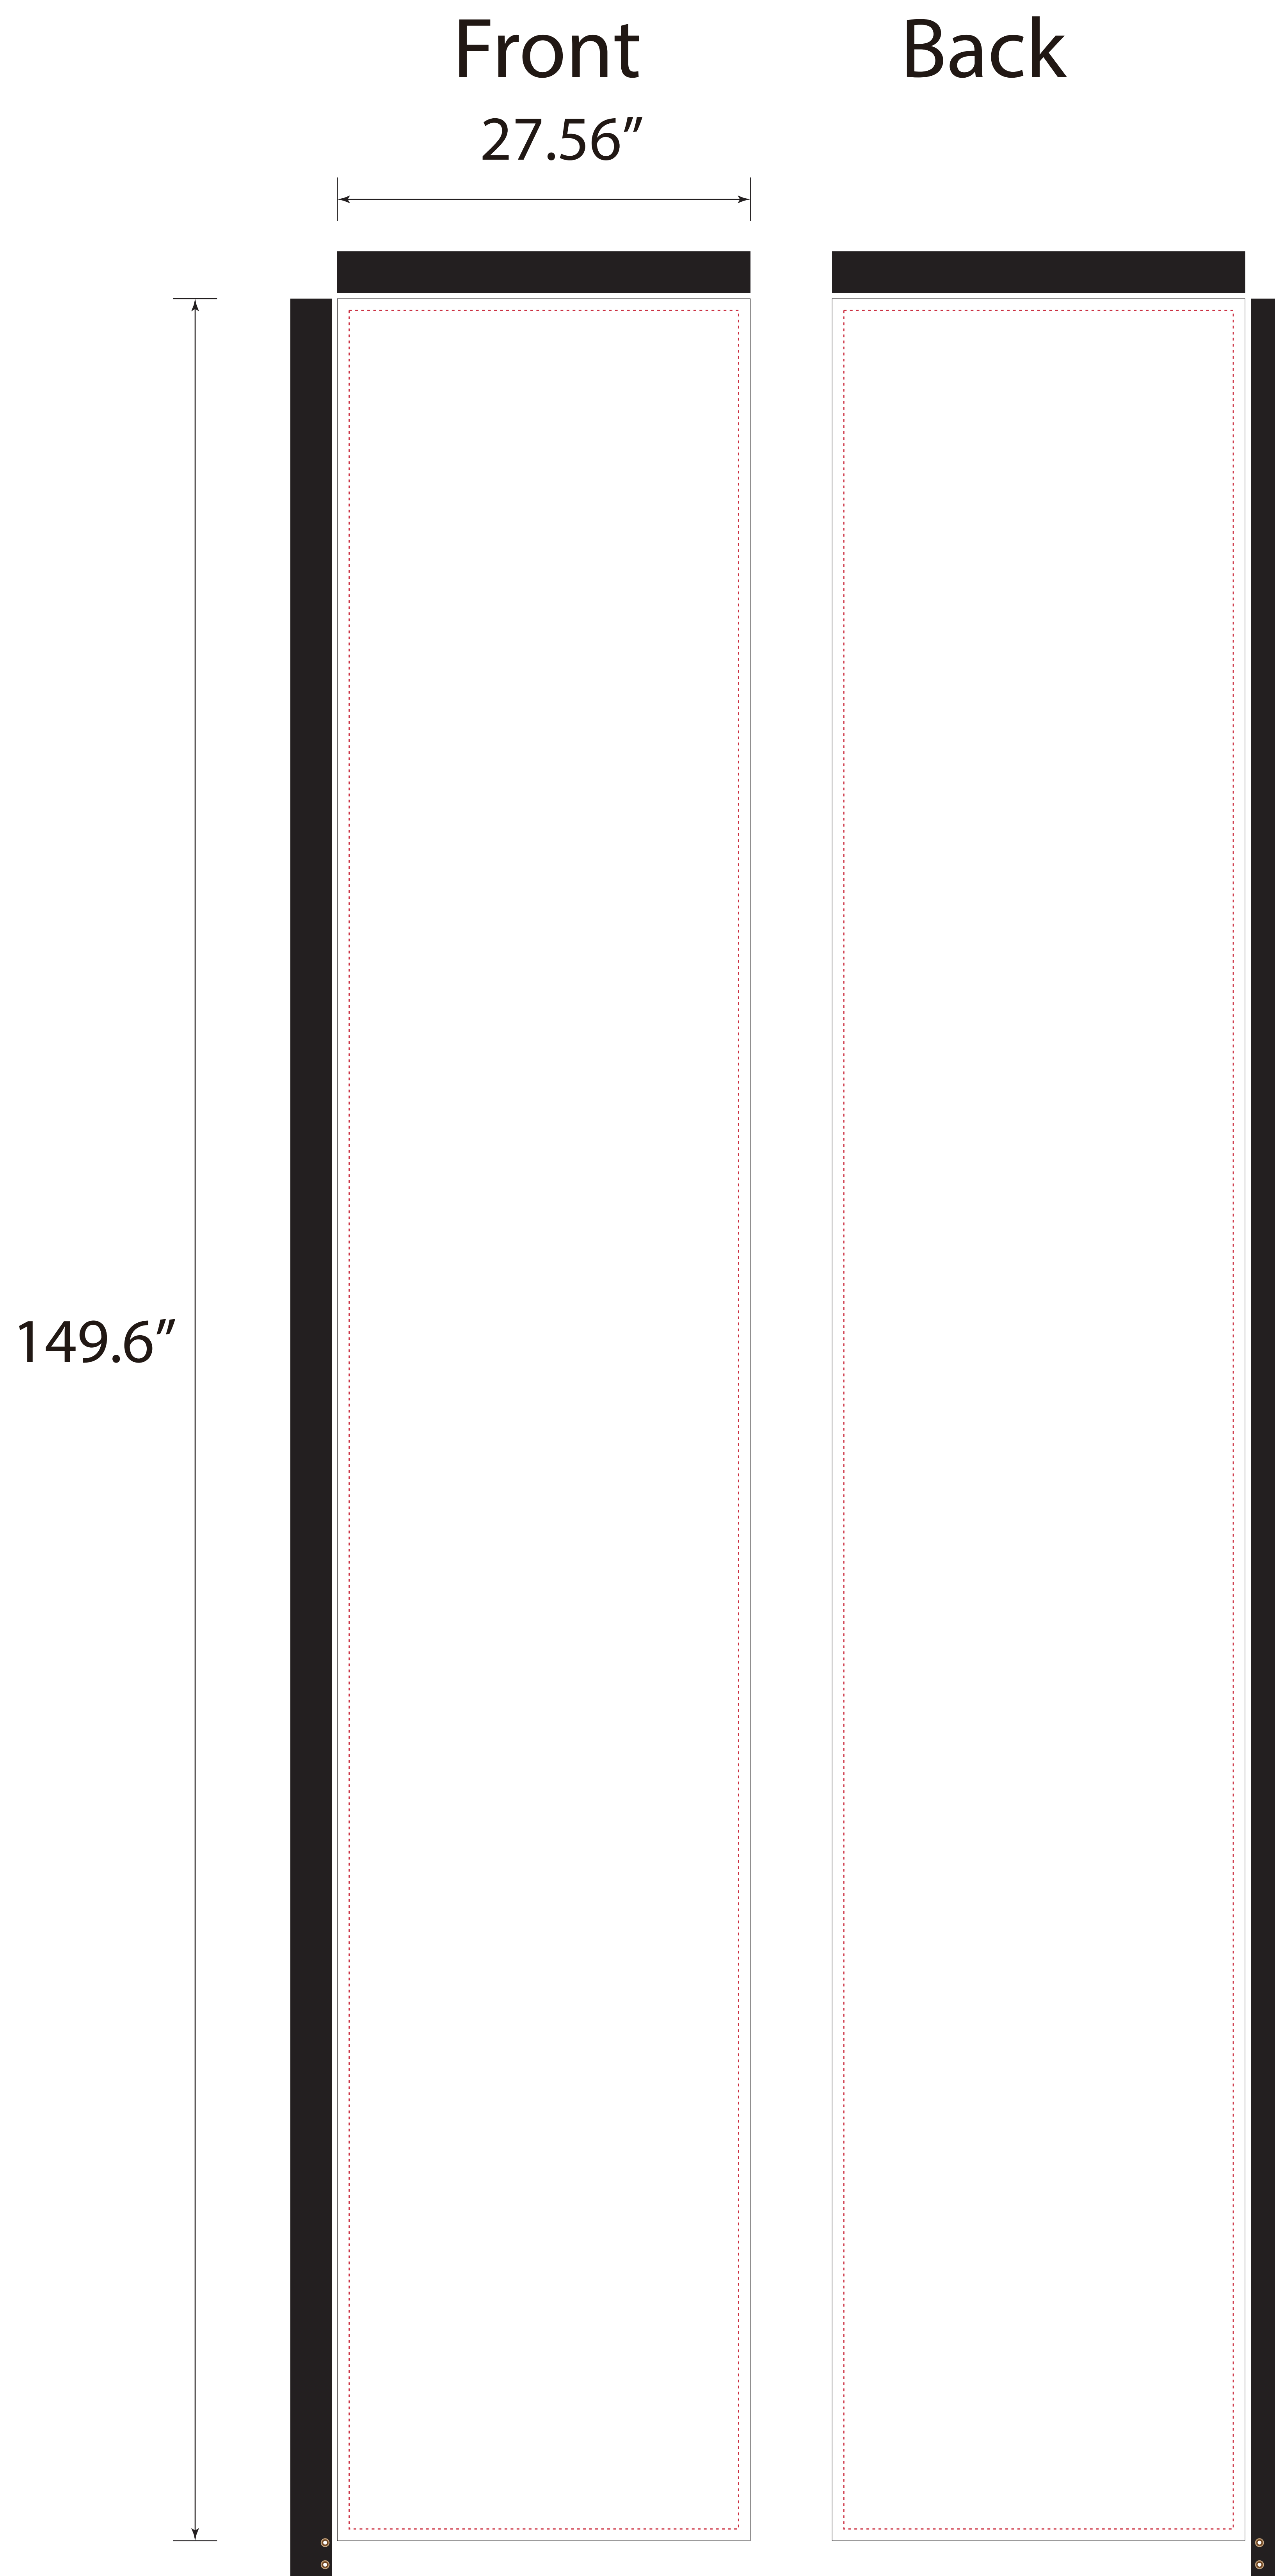

Standard Hardware-Rectangle-10ft-Single-27.56x70.87"

- Tips:
1. Please put your main artwork inside the gray area
 2. Please delete the layer before saving

- Tips:
1. Please put your main artwork inside the gray area
 2. Please delete the layer before saving

- Tips:
1. Please put your main artwork inside the gray area
 2. Please delete the layer before saving

- Tips:
1. Please put your main artwork inside the gray area
 2. Please delete the layer before saving