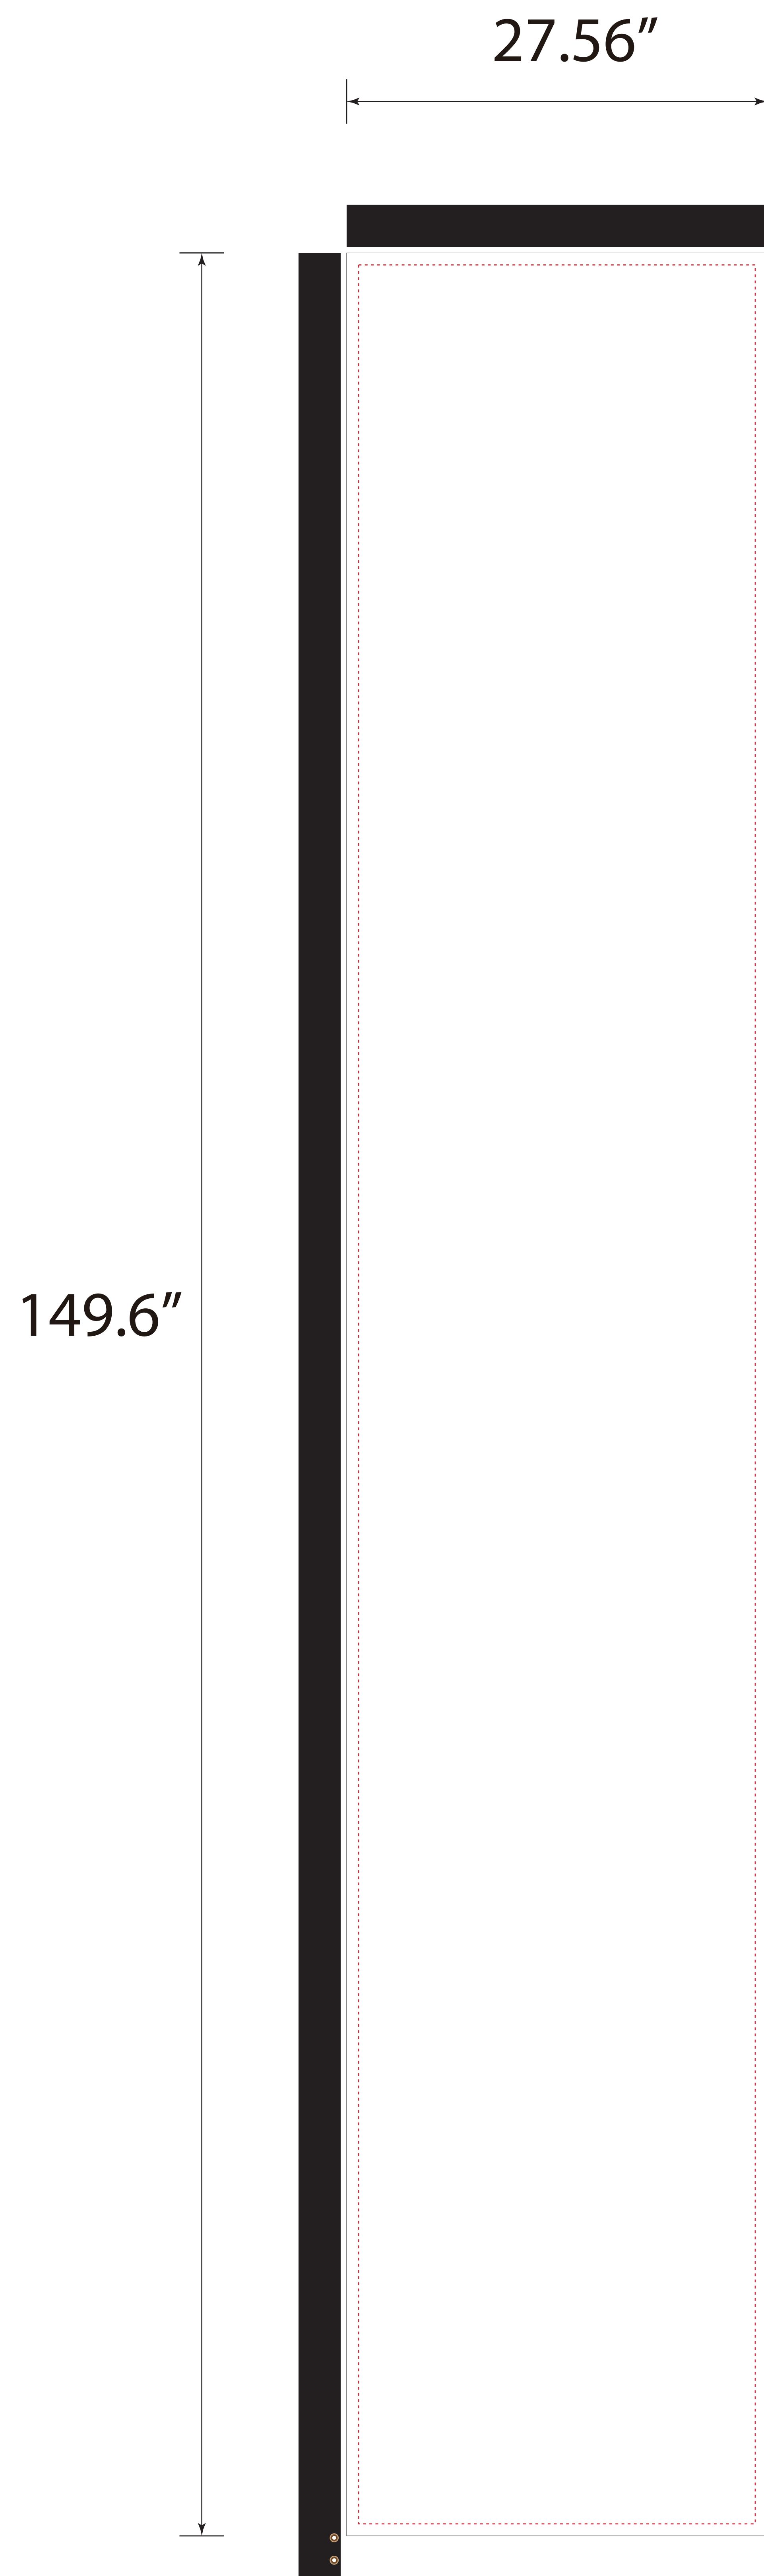

Standard Hardware-Rectangle-10ft-Single-27.56x70.87"

- Tips:
1. Please put your main artwork inside the gray area
 2. Please delete the layer before saving

- Tips:
1. Please put your main artwork inside the gray area
 2. Please delete the layer before saving

- Tips:
1. Please put your main artwork inside the gray area
 2. Please delete the layer before saving

- Tips:
1. Please put your main artwork inside the gray area
 2. Please delete the layer before saving