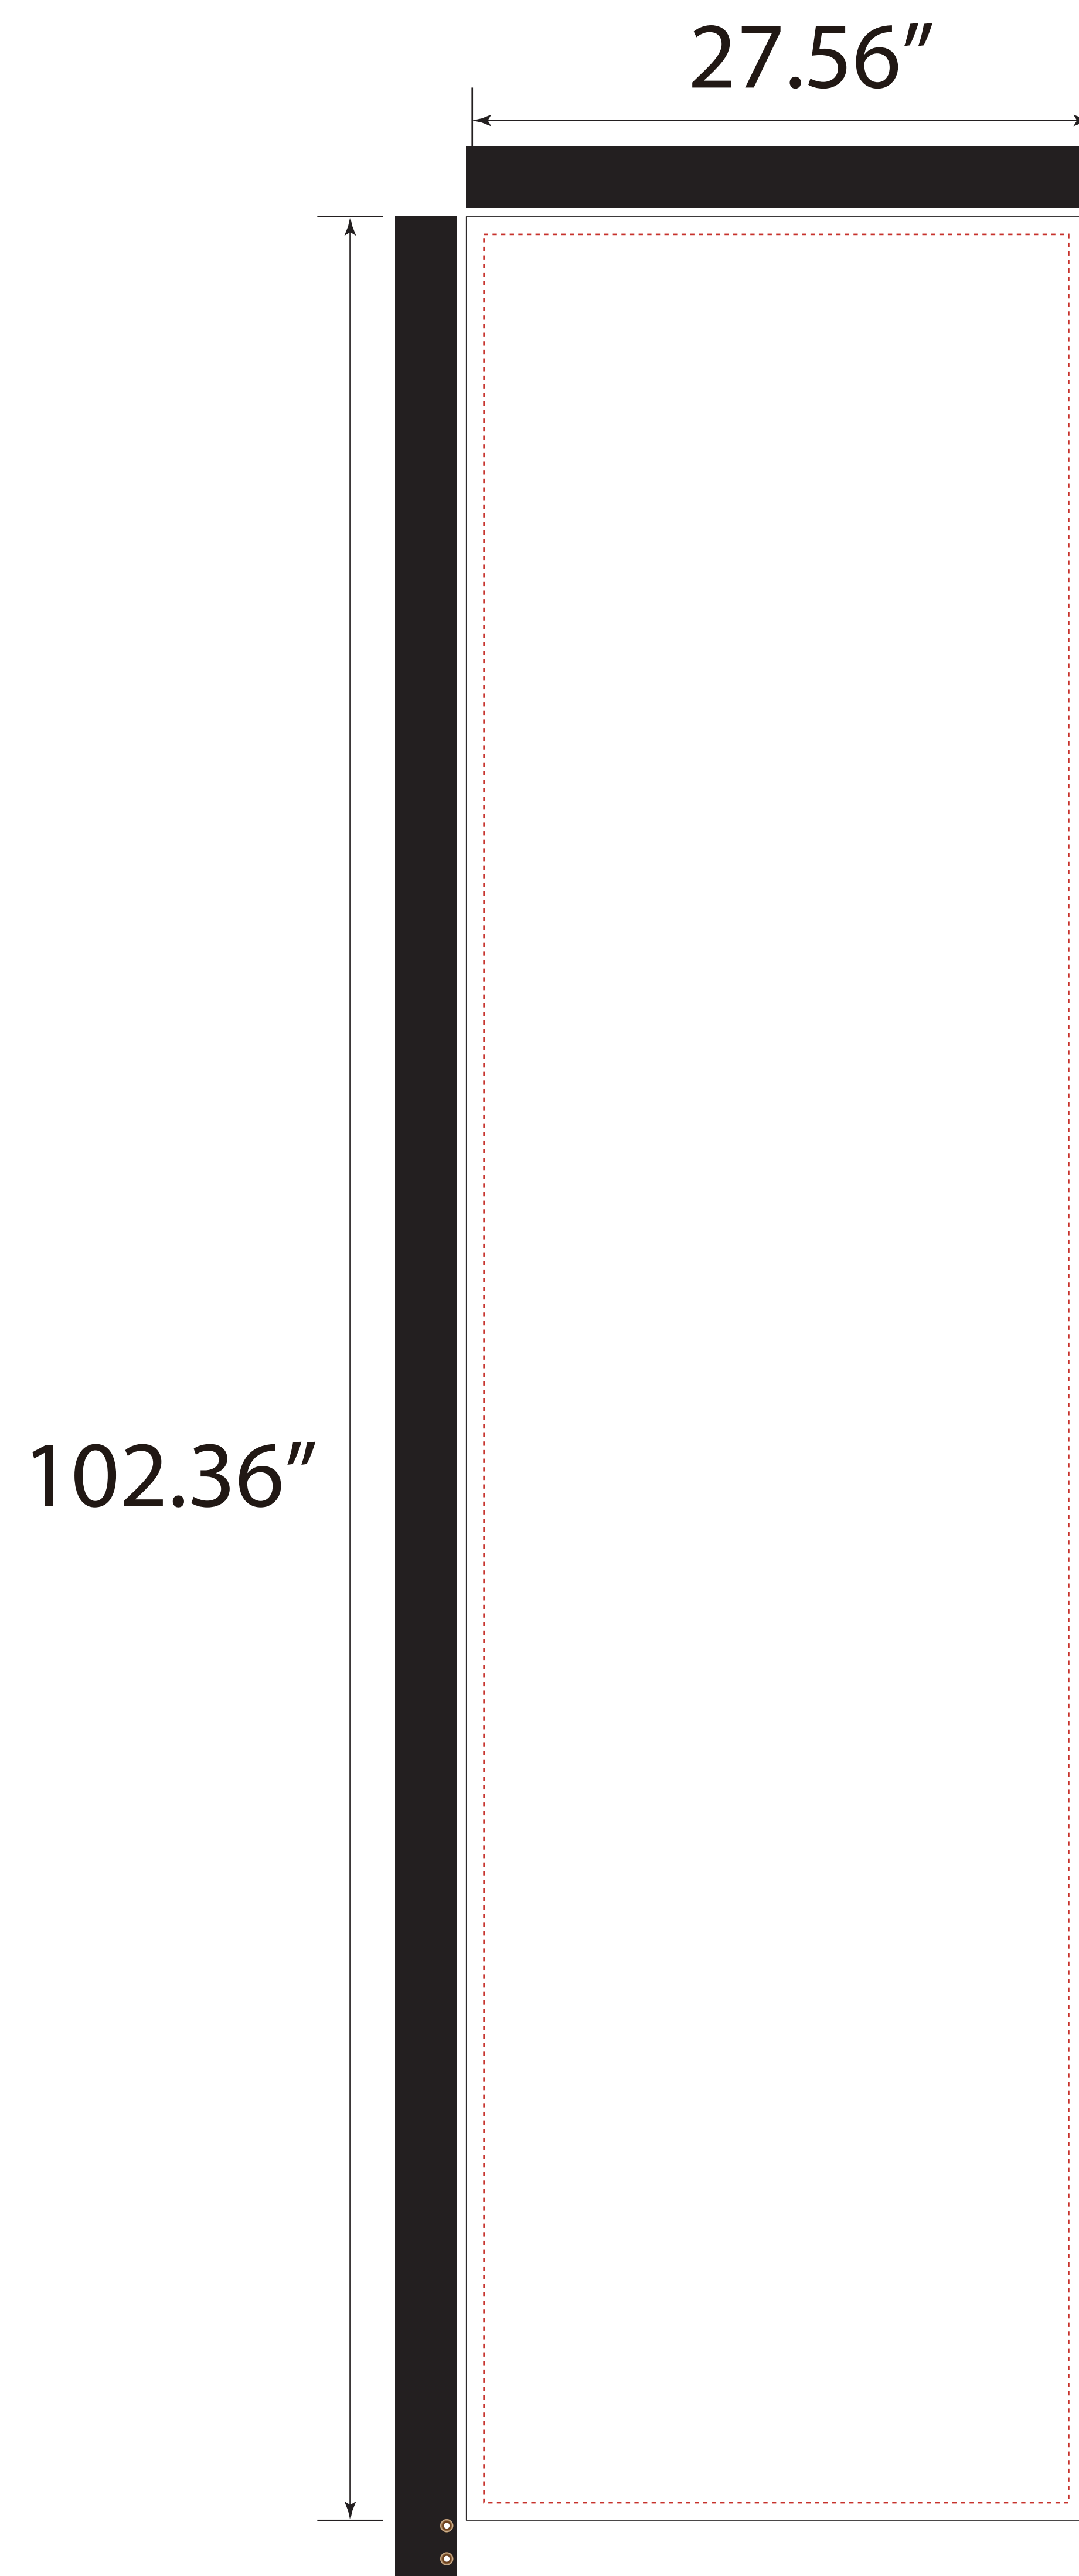

Standard Hardware-Rectangle-10ft-Single-27.56x70.87"

- Tips:
1. Please put your main artwork inside the gray area
 2. Please delete the layer before saving

- Tips:
1. Please put your main artwork inside the gray area
 2. Please delete the layer before saving

- Tips:
1. Please put your main artwork inside the gray area
 2. Please delete the layer before saving

- Tips:
1. Please put your main artwork inside the gray area
 2. Please delete the layer before saving